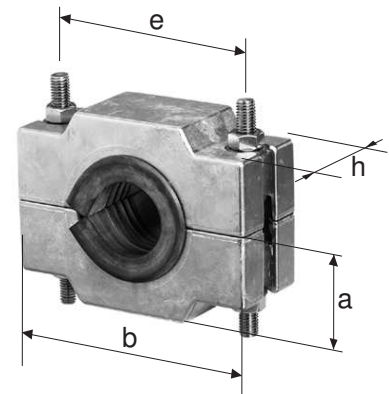

Cable Clamps

Clamp type BFBT 1

Composed of

Body made of cast aluminium with stainless steel A2 bolts and rubber insert, including fastening bolts

To provide with PO's

Type of fixing
Cable diameter
Cable type

To order separately:

Supporting cross type STKR
Profile rail type PS
Slot nut type PSVN

Dimension	a mm	b mm	e mm	h mm	Screws mm	Drawing
1040 - 1073	60	160	130	60	M 12 x 160	S1467-4
2068 - 2088	65	175	145	60	M 12 x 170	S1468-4
3083 - 3108	75	200	170	60	M 12 x 190	S1469-4
4103 - 4133	90	245	210	80	M 16 x 220	S1470-4
5128 - 5148	100	255	220	100	M 16 x 240	S1471-4