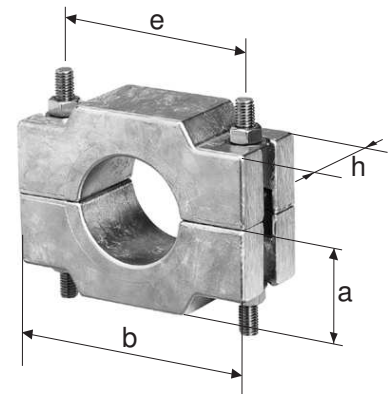

Cable Clamps

Clamp type BFB 1

Composed of

Body made of cast aluminium with stainless steel A2 bolts, including fastening bolts

To provide with PO's

Type of fixing
Cable diameter
Cable type

To order separately:

Supporting cross type STKR
Profile rail type PS
Slot nut type PSVN

Dimension	a mm	b mm	e mm	h mm	Screws mm	Drawing
1053 - 1085	60	160	130	60	M 12 x 160	S1474-4
2080 - 2100	65	175	145	60	M 12 x 170	S1475-4
3095 - 3120	75	200	170	60	M 12 x 190	S1476-4
4115 - 4145	90	245	210	80	M 16 x 220	S1477-4
5140 - 5160	100	255	220	100	M 16 x 240	S1478-4