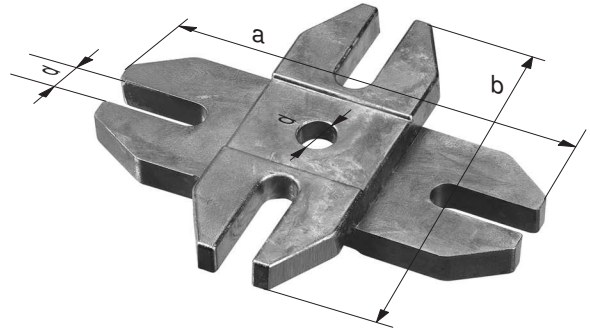

Cable Clamps

Supporting cross type STKR

for fixing of BFB/BCT clamps

Cast aluminium

To order separately:

Fixing clamp type BCT

Fixing clamp type BFBT 1

Type	d mm	a mm	b mm
STKR	14	175	145

Allocation table

	installed on side	additional U-washer	Part No. U-washer
BCT 1-40-2 - 1-52-2	a	M 8 x 24	65264
BCT 1-65-2 - 1-103-2	a	M 10 x 30	58777
BFB1 1065 - 1085, BFBT1 1053 - 1073	b		
BFB1 2080 - 2100, BFBT1 2068 - 2088	a		

Part no	Type	Weight kg/piece
30320	STKR	0.50