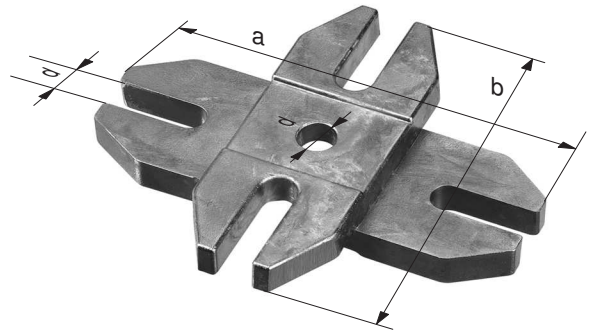

Cable Clamps

Supporting cross type STKR

for fixing of BFB/BCT clamps

Cast aluminium

To order separately:

Fixing clamp type BCT

Fixing clamp type BFBT 1

Type	d mm	a mm	b mm
STKR	14	175	145

Allocation table

	installed on side	additional U-washer	Part No. U-washer
BCT 1-40-2 - 1-52-2	a	M 8 x 24	65264
BCT 1-65-2 - 1-103-2	a	M 10 x 30	58777
BFB1 1065 - 1085, BFBT1 1053 - 1073	b		
BFB1 2080 - 2100, BFBT1 2068 - 2088	a		

Part no	Type	Weight kg/piece
30320	STKR	0.50