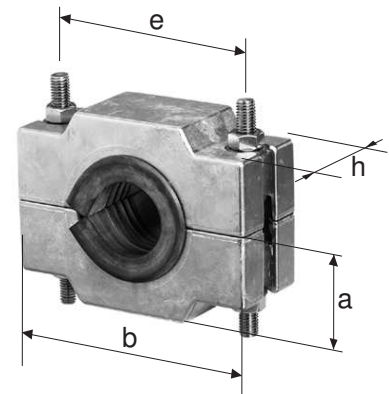

Fixing Clamps

Clamp type BFBT 1

Composed of

Body made of cast aluminium with stainless steel A2 bolts and rubber insert, including fastening bolts

To provide with PO's

Type of fixing
Cable diameter
Cable type

To order separately:

Supporting cross type STKR
Profile rail type PS
Slot nut type PSVN

Dimension	a mm	b mm	e mm	h mm	Screws mm	Drawing
1040 - 1073	60	160	130	60	M 12 x 160	S1467-4
2068 - 2088	65	175	145	60	M 12 x 170	S1468-4
3083 - 3108	75	200	170	60	M 12 x 190	S1469-4
4103 - 4133	90	245	210	80	M 16 x 220	S1470-4
5128 - 5148	100	255	220	100	M 16 x 240	S1471-4

Part no	Type	Cable Ø mm	Part no	Type	Cable Ø mm
88850	BFBT1-1040	37.6 - 40.0	88723	BFBT1-3095	92.6 - 95.0
88851	BFBT1-1043	40.1 - 42.5	88724	BFBT1-3098	95.1 - 97.5
88852	BFBT1-1045	42.6 - 45.0	88725	BFBT1-3100	97.6 - 100.0
88853	BFBT1-1048	45.1 - 47.5	88726	BFBT1-3103	100.1 - 102.5
88854	BFBT1-1050	47.6 - 50.0	88727	BFBT1-3105	102.6 - 105.0
88700	BFBT1-1053	50.0 - 52.5	88728	BFBT1-3108	105.1 - 107.5
88701	BFBT1-1055	52.6 - 55.0	88729	BFBT1-4103	100.1 - 102.5
88702	BFBT1-1058	55.1 - 57.5	88730	BFBT1-4105	102.6 - 105.0
88703	BFBT1-1060	57.6 - 60.0	88731	BFBT1-4108	105.1 - 107.5
88704	BFBT1-1063	60.1 - 62.5	88732	BFBT1-4110	107.6 - 110.0
88705	BFBT1-1065	62.6 - 65.0	88733	BFBT1-4113	110.1 - 112.5
88706	BFBT1-1068	65.1 - 67.5	88734	BFBT1-4115	112.6 - 115.0
88707	BFBT1-1070	67.6 - 70.0	88735	BFBT1-4118	115.1 - 117.5
88708	BFBT1-1073	70.1 - 72.5	88736	BFBT1-4120	117.6 - 120.0
88709	BFBT1-2068	65.1 - 67.5	88737	BFBT1-4123	120.1 - 122.5
88710	BFBT1-2070	67.6 - 70.0	88738	BFBT1-4125	122.6 - 125.0
88711	BFBT1-2073	70.1 - 72.5	88739	BFBT1-4128	125.1 - 127.5
88712	BFBT1-2075	72.6 - 75.0	88740	BFBT1-4130	127.6 - 130.0
88713	BFBT1-2078	75.1 - 77.5	88741	BFBT1-4133	130.1 - 132.5
88714	BFBT1-2080	77.6 - 80.0	88742	BFBT1-5128	125.1 - 127.5
88715	BFBT1-2083	80.1 - 82.5	88743	BFBT1-5130	127.6 - 130.0
88716	BFBT1-2085	82.6 - 85.0	88744	BFBT1-5133	130.1 - 132.5
88717	BFBT1-2088	85.1 - 87.5	88745	BFBT1-5135	132.6 - 135.0
88718	BFBT1-3083	80.1 - 82.5	88746	BFBT1-5138	135.1 - 137.5
88719	BFBT1-3085	82.6 - 85.0	88747	BFBT1-5140	137.6 - 140.0
88720	BFBT1-3088	85.1 - 87.5	88748	BFBT1-5143	140.1 - 142.5
88721	BFBT1-3090	87.6 - 90.0	88749	BFBT1-5145	142.6 - 145.0
88722	BFBT1-3093	90.1 - 92.5	88750	BFBT1-5148	145.1 - 147.5