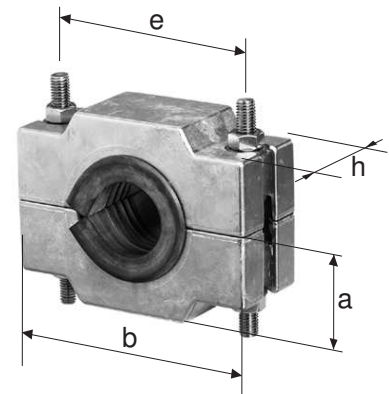

Fixing Clamps

Clamp type BFBT 1

Composed of

Body made of cast aluminium with stainless steel A2 bolts and rubber insert, including fastening bolts

To provide with PO's

Type of fixing
Cable diameter
Cable type

To order separately:

Supporting cross type STKR
Profile rail type PS
Slot nut type PSVN

Dimension	a mm	b mm	e mm	h mm	Screws mm	Drawing
1040 - 1073	60	160	130	60	M 12 x 160	S1467-4
2068 - 2088	65	175	145	60	M 12 x 170	S1468-4
3083 - 3108	75	200	170	60	M 12 x 190	S1469-4
4103 - 4133	90	245	210	80	M 16 x 220	S1470-4
5128 - 5148	100	255	220	100	M 16 x 240	S1471-4