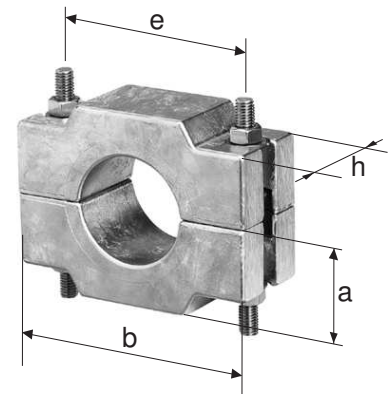

Fixing Clamps

Clamp type BFB 1

Composed of

Body made of cast aluminium with stainless steel A2 bolts, including fastening bolts

To provide with PO's

Type of fixing
Cable diameter
Cable type

To order separately:

Supporting cross type STKR
Profile rail type PS
Slot nut type PSVN

Dimension	a mm	b mm	e mm	h mm	Screws mm	Drawing
1053 - 1085	60	160	130	60	M 12 x 160	S1474-4
2080 - 2100	65	175	145	60	M 12 x 170	S1475-4
3095 - 3120	75	200	170	60	M 12 x 190	S1476-4
4115 - 4145	90	245	210	80	M 16 x 220	S1477-4
5140 - 5160	100	255	220	100	M 16 x 240	S1478-4