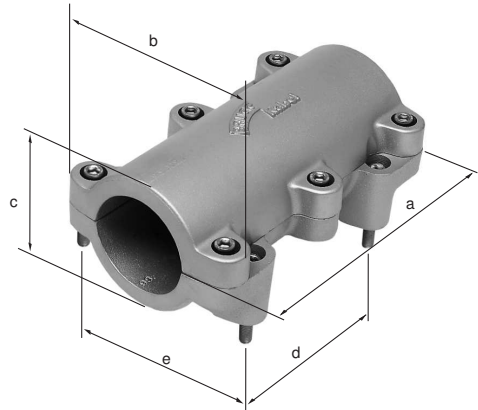

Anchoring Clamps

Anchoring clamp type BAF

Composed of

Body made of cast aluminium with stainless steel A2 bolts, including fastening bolts

To provide with PO's

Type of fixing
Cable diameter
Cable type

To order separately:

Jig type ML
Dowel type MLS
Dowel type MLD

Type	a mm	b mm	c mm	d mm	e mm	Drawing
BAF 40	180	106	64	90	70	S1544-4
BAF 80	250	146	104	140	110	S1545-4
BAF 110	300	186	140	185	150	S1546-4
BAF 130	316	220	170	184	180	S1547-4
BAF 160	300	270	205	185	230	S2002

Part no	Type	Cable Ø mm	Part no	Type	Cable Ø mm
89606	BAF 40 24/26	24 - 26	89628	BAF 110 83/86	83 - 86
89607	BAF 40 26/28	26 - 28	89629	BAF 110 86/89	86 - 89
89608	BAF 40 28/30	28 - 30	89630	BAF 110 89/92	89 - 92
89609	BAF 40 30/32	30 - 32	89631	BAF 110 92/95	92 - 95
89610	BAF 40 32/34	32 - 34	89632	BAF 110 95/98	95 - 98
89611	BAF 40 34/36	34 - 36	89633	BAF 110 98/101	98 - 101
89612	BAF 40 36/38	36 - 38	89634	BAF 110 101/104	101 - 104
89613	BAF 40 38/40	38 - 40	89635	BAF 110 104/107	104 - 107
89614	BAF 80 41/44	41 - 44	89636	BAF 110 107/110	107 - 110
89615	BAF 80 44/47	44 - 47	89637	BAF 130 110/114	110 - 114
89616	BAF 80 47/50	47 - 50	89638	BAF 130 114/118	114 - 118
89617	BAF 80 50/53	50 - 53	89639	BAF 130 118/122	118 - 122
89618	BAF 80 53/56	53 - 56	89640	BAF 130 122/126	122 - 126
89619	BAF 80 56/59	56 - 59	89641	BAF 130 126/130	126 - 130
89620	BAF 80 59/62	59 - 62	60115	BAF 160 130/134	130 - 134
89621	BAF 80 62/65	62 - 65	60116	BAF 160 134/138	134 - 138
89622	BAF 80 65/68	65 - 68	60117	BAF 160 138/142	138 - 142
89623	BAF 80 68/71	68 - 71	60118	BAF 160 142/146	142 - 146
89624	BAF 80 71/74	71 - 74	60119	BAF 160 146/150	146 - 150
89625	BAF 80 74/77	74 - 77	60120	BAF 160 150/154	150 - 154
89626	BAF 80 77/80	77 - 80	60121	BAF 160 154/158	154 - 158
89627	BAF 110 80/83	80 - 83	60122	BAF 160 158/162	158 - 162